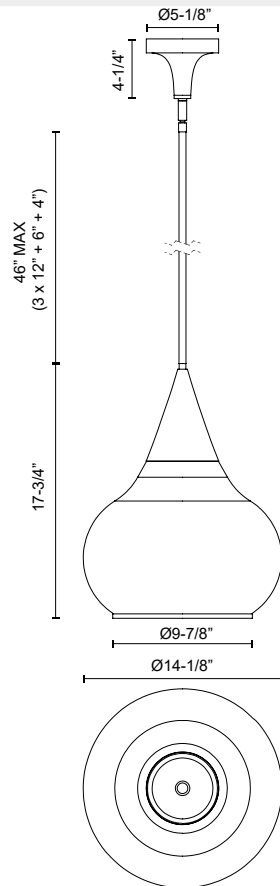

alora mood

P. 1.855.855.8926

CANADA: 19054 28TH Avenue Surrey - BC V3Z 6M3

USA: 3035 E. Lone Mountain Rd - Las Vegas, NV, 89081

HAZEL PD524214

FIXTURE DIMENSIONS	D14-1/8" x H17-3/4"
LAMP TYPE	E26
MAX WATTAGE	60W
BULB QTY	1
BULBS INCLUDED	No
VOLTAGE	120V
GLASS DETAILS	Clear Glass or Opal Glass
MATERIAL	Aluminum; Glass; Steel;
ROD LENGTH	46" Max (3x12" + 1x6" + 1x4")
DIAMETER OF ROD	1/2"
WIRE LENGTH	60"
MINIMUM HANG HEIGHT	28"
SLOPED CEILING ADAPTABLE	Yes, Up to 45 Degrees
LOCATION	Dry
CANOPY DIMENSIONS	D5-1/8" x H4-1/4"
PAINT FINISH	AG01; CH01; MB01;

[D - Diameter, L - Length, W - Width, H - Height, E - Extension]

AVAILABLE FINISHES:

*For complete warranty terms, please visit: www.aloralighting.com/warranty

WWW.ALORAMOOD.COM

© 2022 KUZCO LIGHTING. ALL RIGHTS RESERVED.